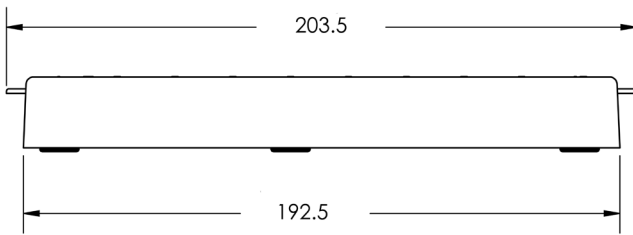

Cryogenic tube rack for cryogenic tubes 114860

Dimensions in mm

Material	PP
Color	blue