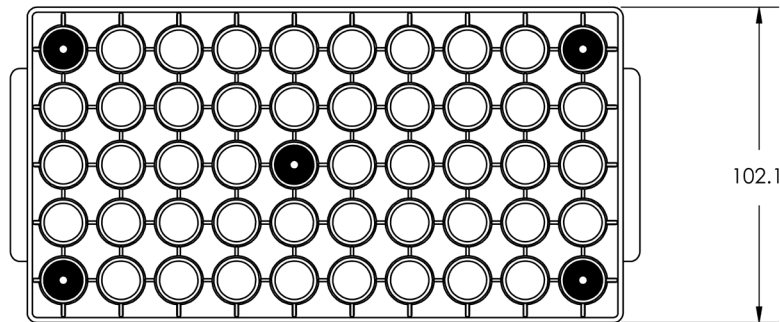

Cryogenic tube rack for cryogenic tubes 114860

Dimensions in mm

Material	PP
Color	blue